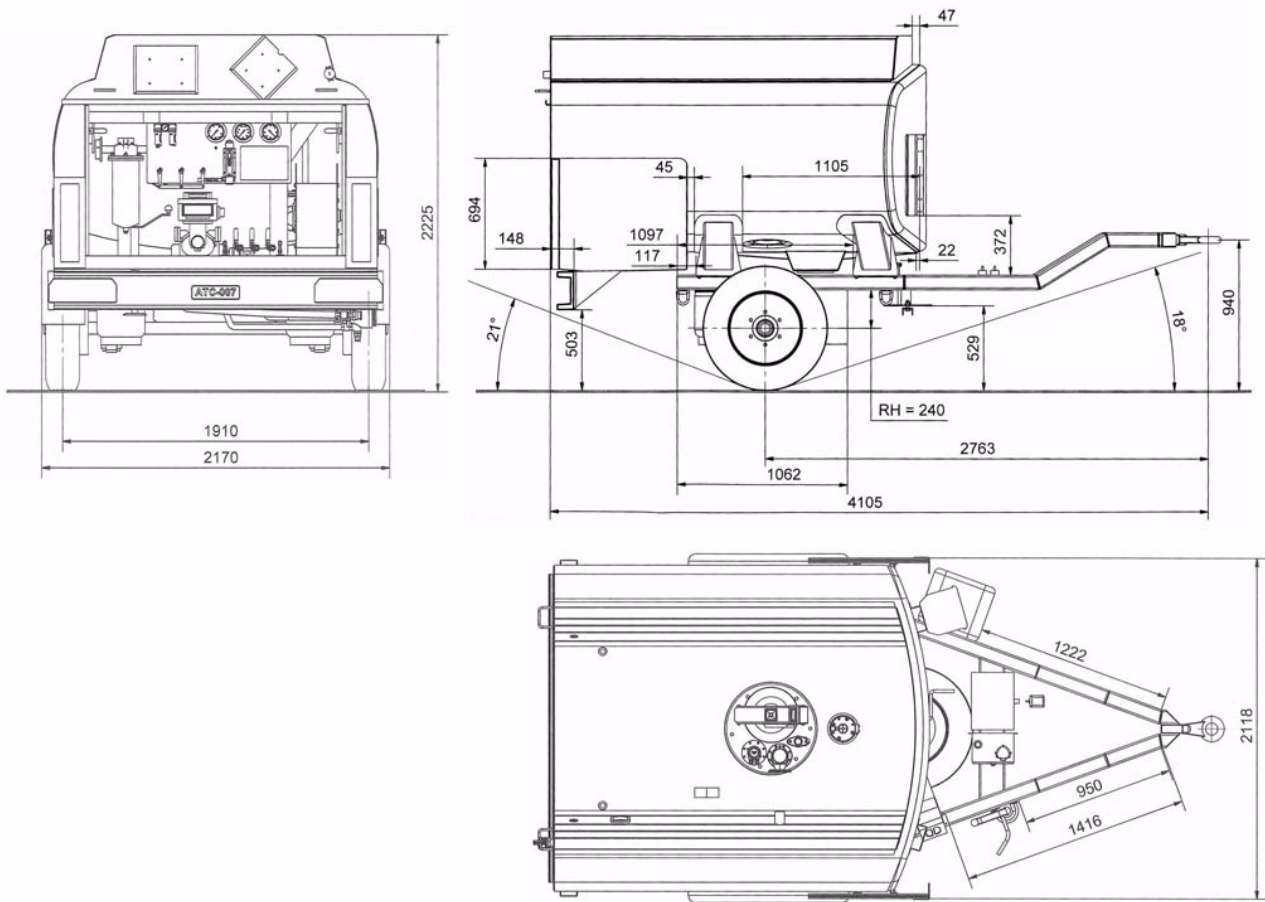

TECHNICAL SPECIFICATIONS

- Aluminium tank of 2000 L capacity.
- Diesel engine driven fuel pump 30lpm.
- Filtration system to 100 lpm.
- Refuelling rate overwing: 30lpm.
- Hose reel with hydraulic rewind motor.
- Transportable in C130 aircraft.

SAFETY FEATURES

- Overfill protection.
- Vapour recovery facility.