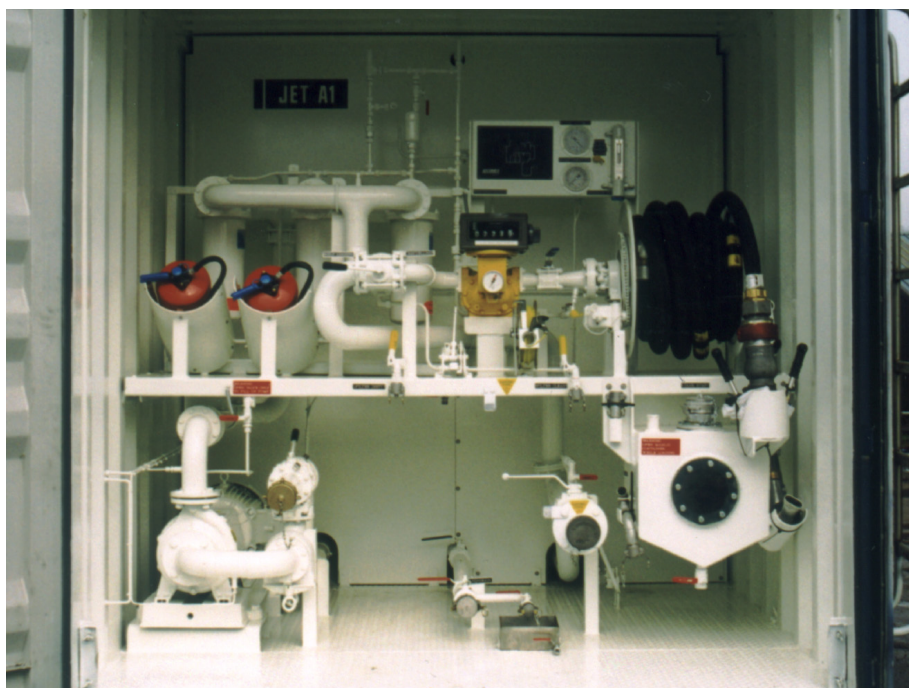

Aviation Refuelling

ATCOMEX
000 I ISO 9001

CONTAINERIZED REFUEL SKID 600LPM

Atcomex Company nv

Nijverheidslaan 6
B-8560 Gullegem
Belgium

Tel. 32 56 43 99 20

Fax. 32 56 40 00 56

Email: atc.gullegem@atcomex.be

BTW/TVA BE 0425 920 763

RPR/RPM KORTRIJK

Atrefco nv Atcomex Hamme

Industriepark Zwaarveld 11

B-9220 Hamme

Belgium

Tel. 32 52 49 92 90

Fax. 32 52 47 84 32

Email: info.hamme@atcomex.be

BTW/TVA BE 0433 655 920

RPR/RPM DENDERMONDE

www.atcomex.be

08 - 2007